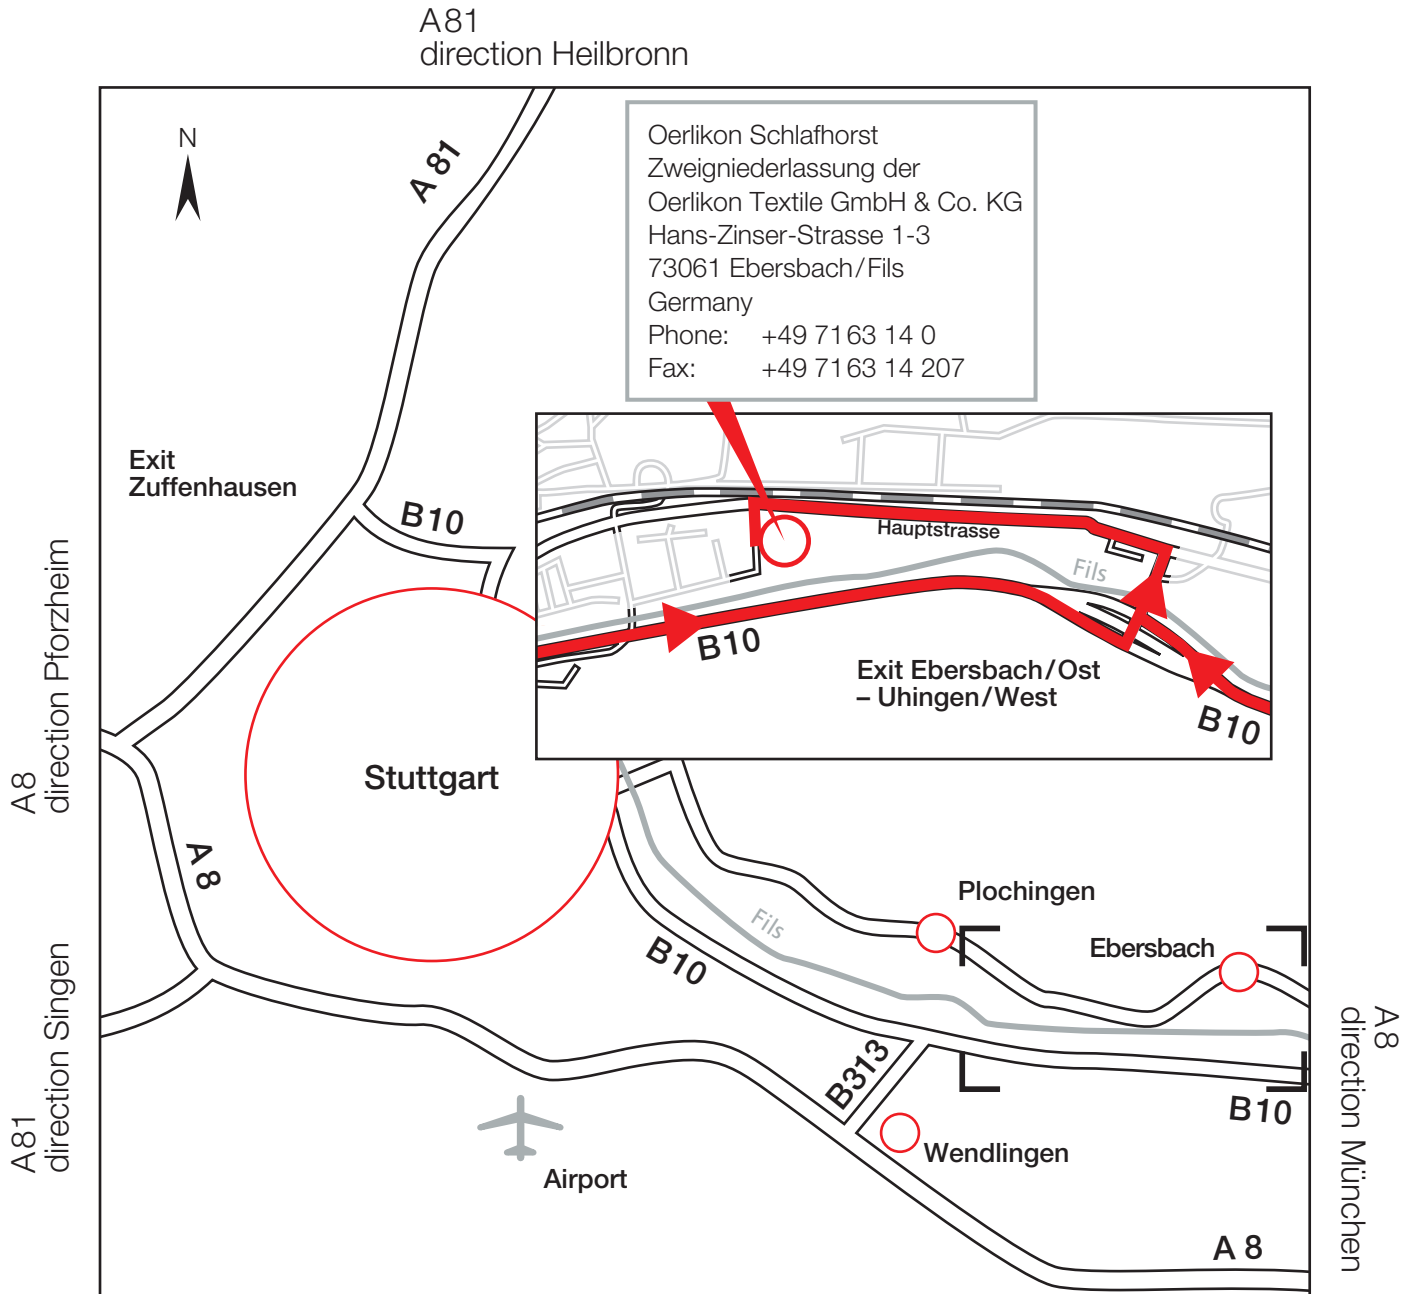

## Ebersbach

**Plane:**

Airport Stuttgart

**Railway:**

Ebersbach an der Fils station  
30 min. from main station Stuttgart RE

**Car/Taxi:** (taxiservice: 07163 909494)

52 min./33 km from main station Stuttgart,  
1 min./1 km from station Ebersbach an der Fils

**Motorway:**

A 8/E 52, B 313, B 10

If you wish, we will be glad to book a hotel for you.  
If you let us know in time, we will pick you up at the  
airport, the railway station or your hotel.

More information at:  
[www.schlafhorst.oerlikontextile.com](http://www.schlafhorst.oerlikontextile.com)  
[www.ebersbach.de](http://www.ebersbach.de)