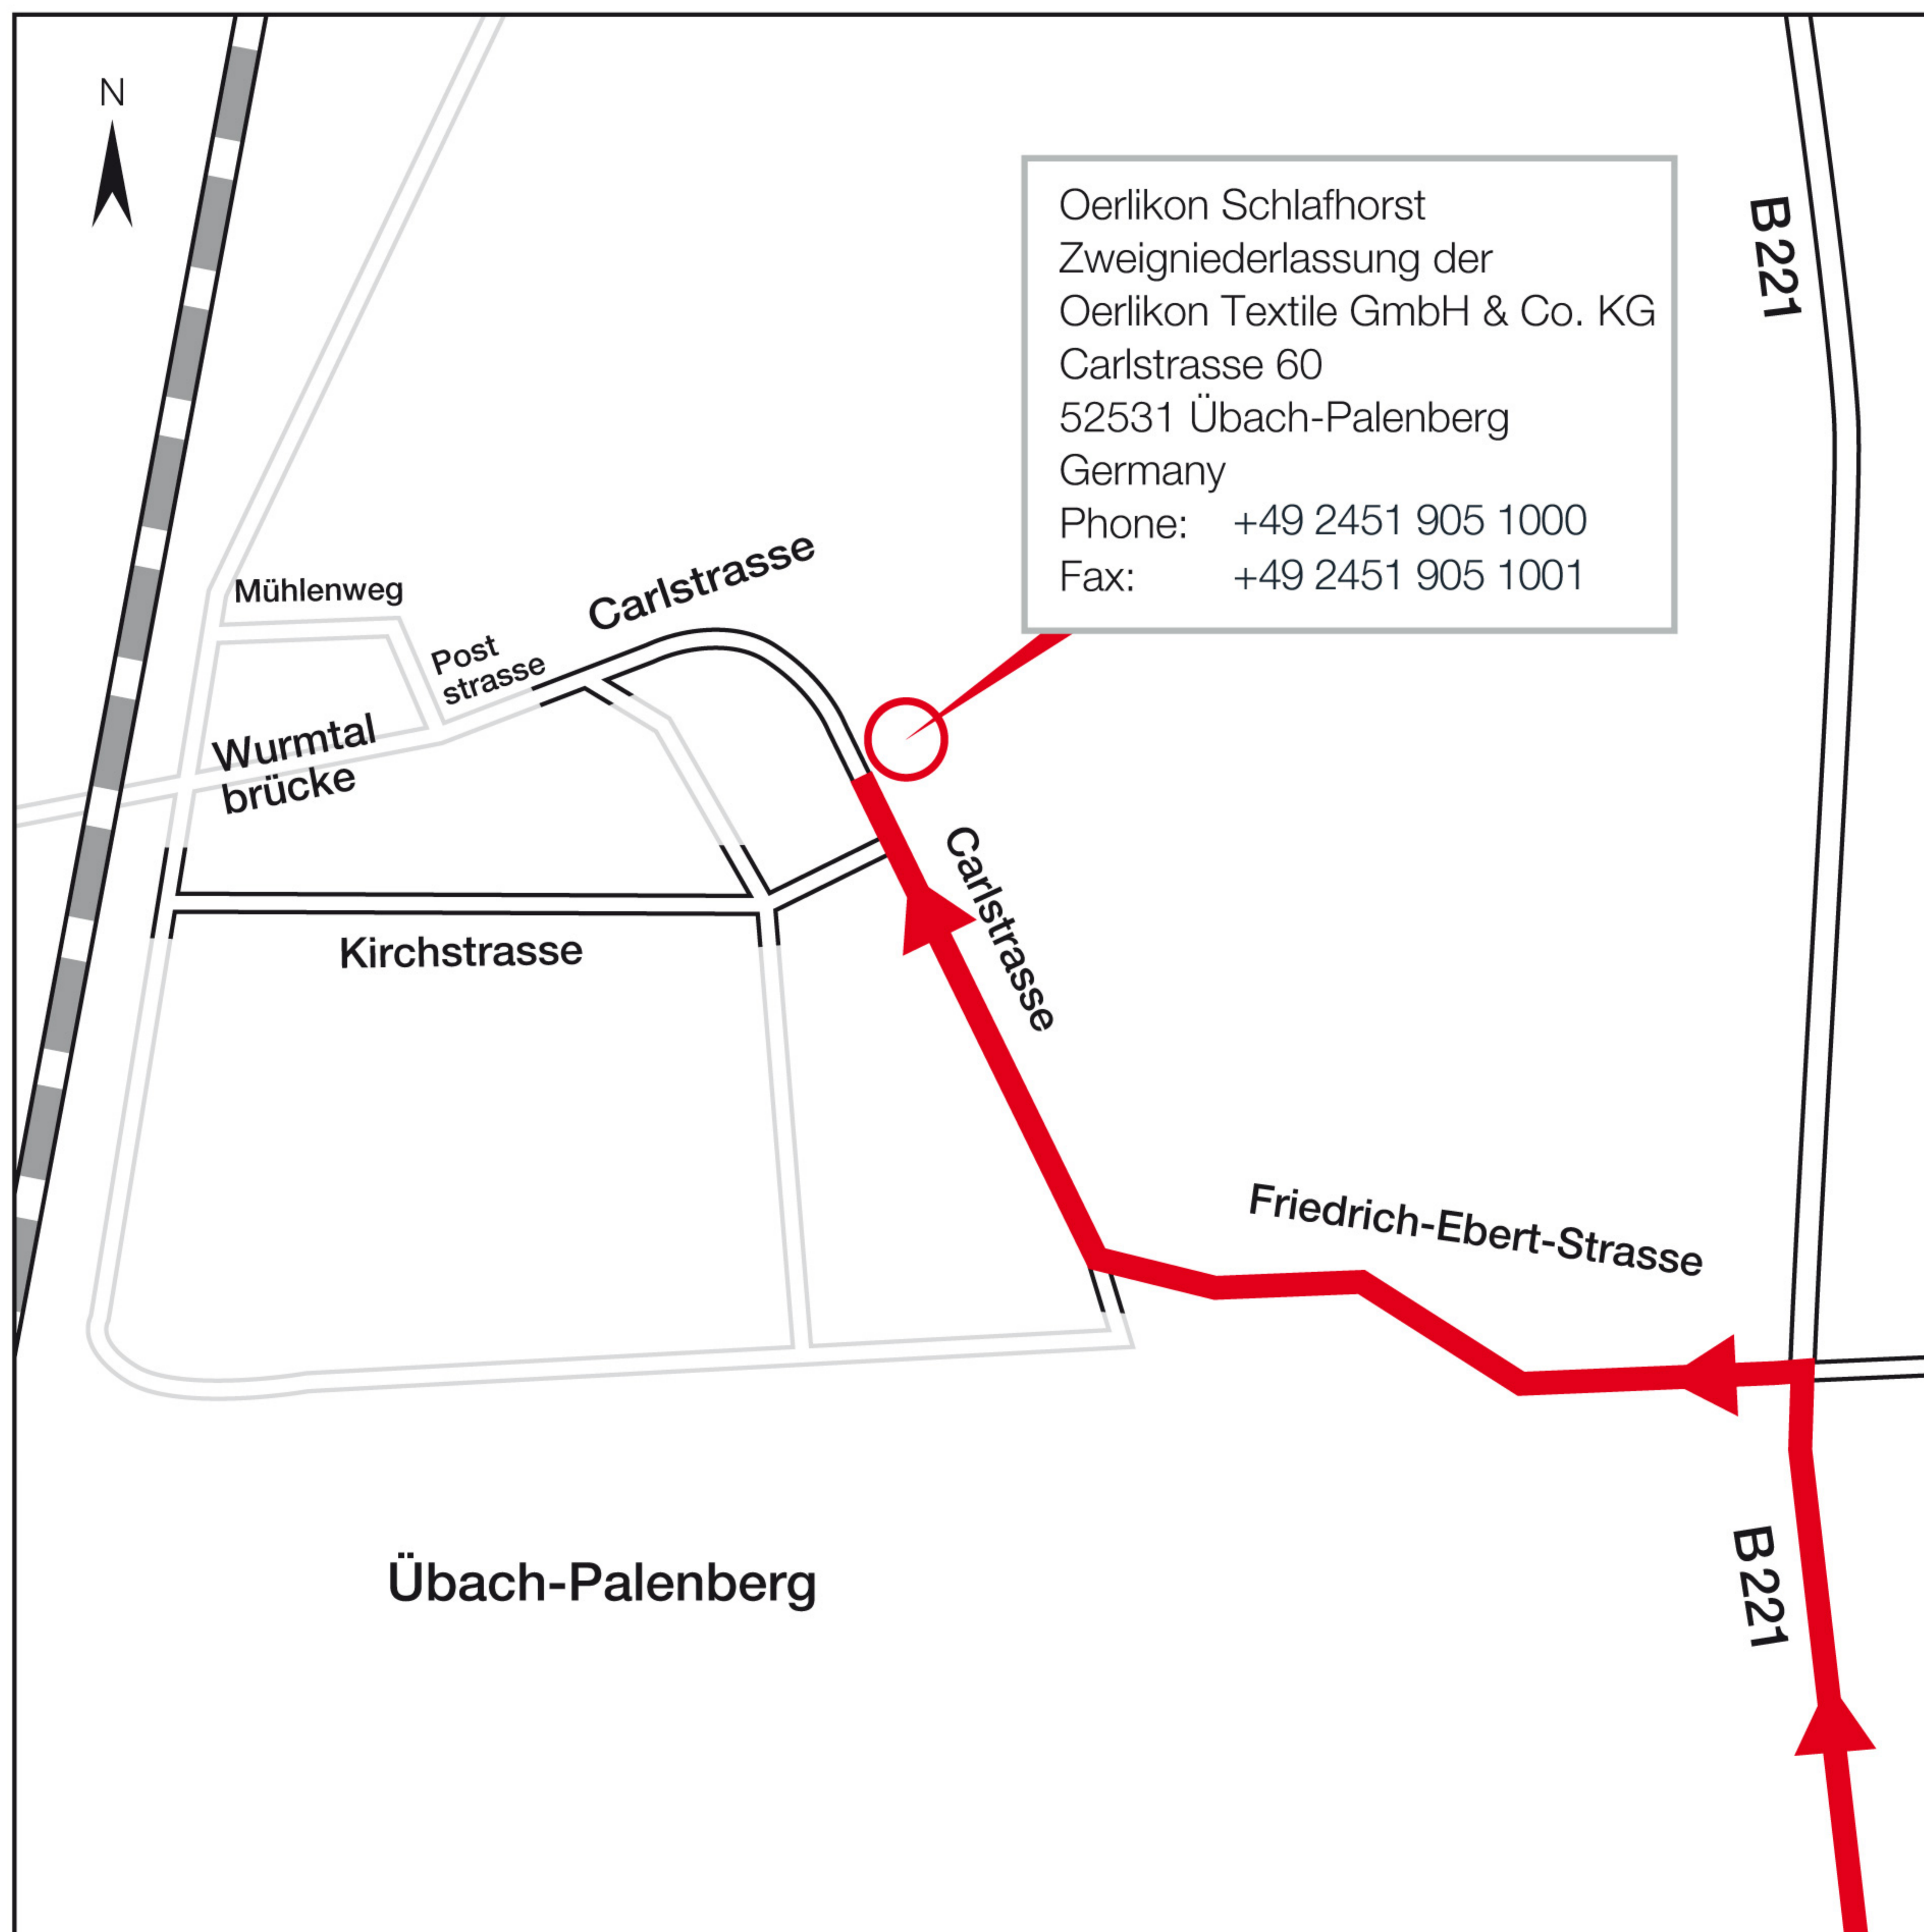

## Übach-Palenberg

to the A46  
exit Heinsberg

to the A4/A44  
exit Alsdorf/Hoengen

**Plane:**

Airport Düsseldorf

**Railway:**

Übach-Palenberg main station

1:40 hrs. from airport Düsseldorf IC, RB

**Car/Taxi:** (taxiservice: 02 11 3 3333, 02 11 21 2121)

1:10 hrs./82 km from airport Düsseldorf,

3 min./1,5 km from main station Übach-Palenberg

**Motorway:**

A 46, A 52, A 57, E 31

If you wish, we will be glad to book a hotel for you.